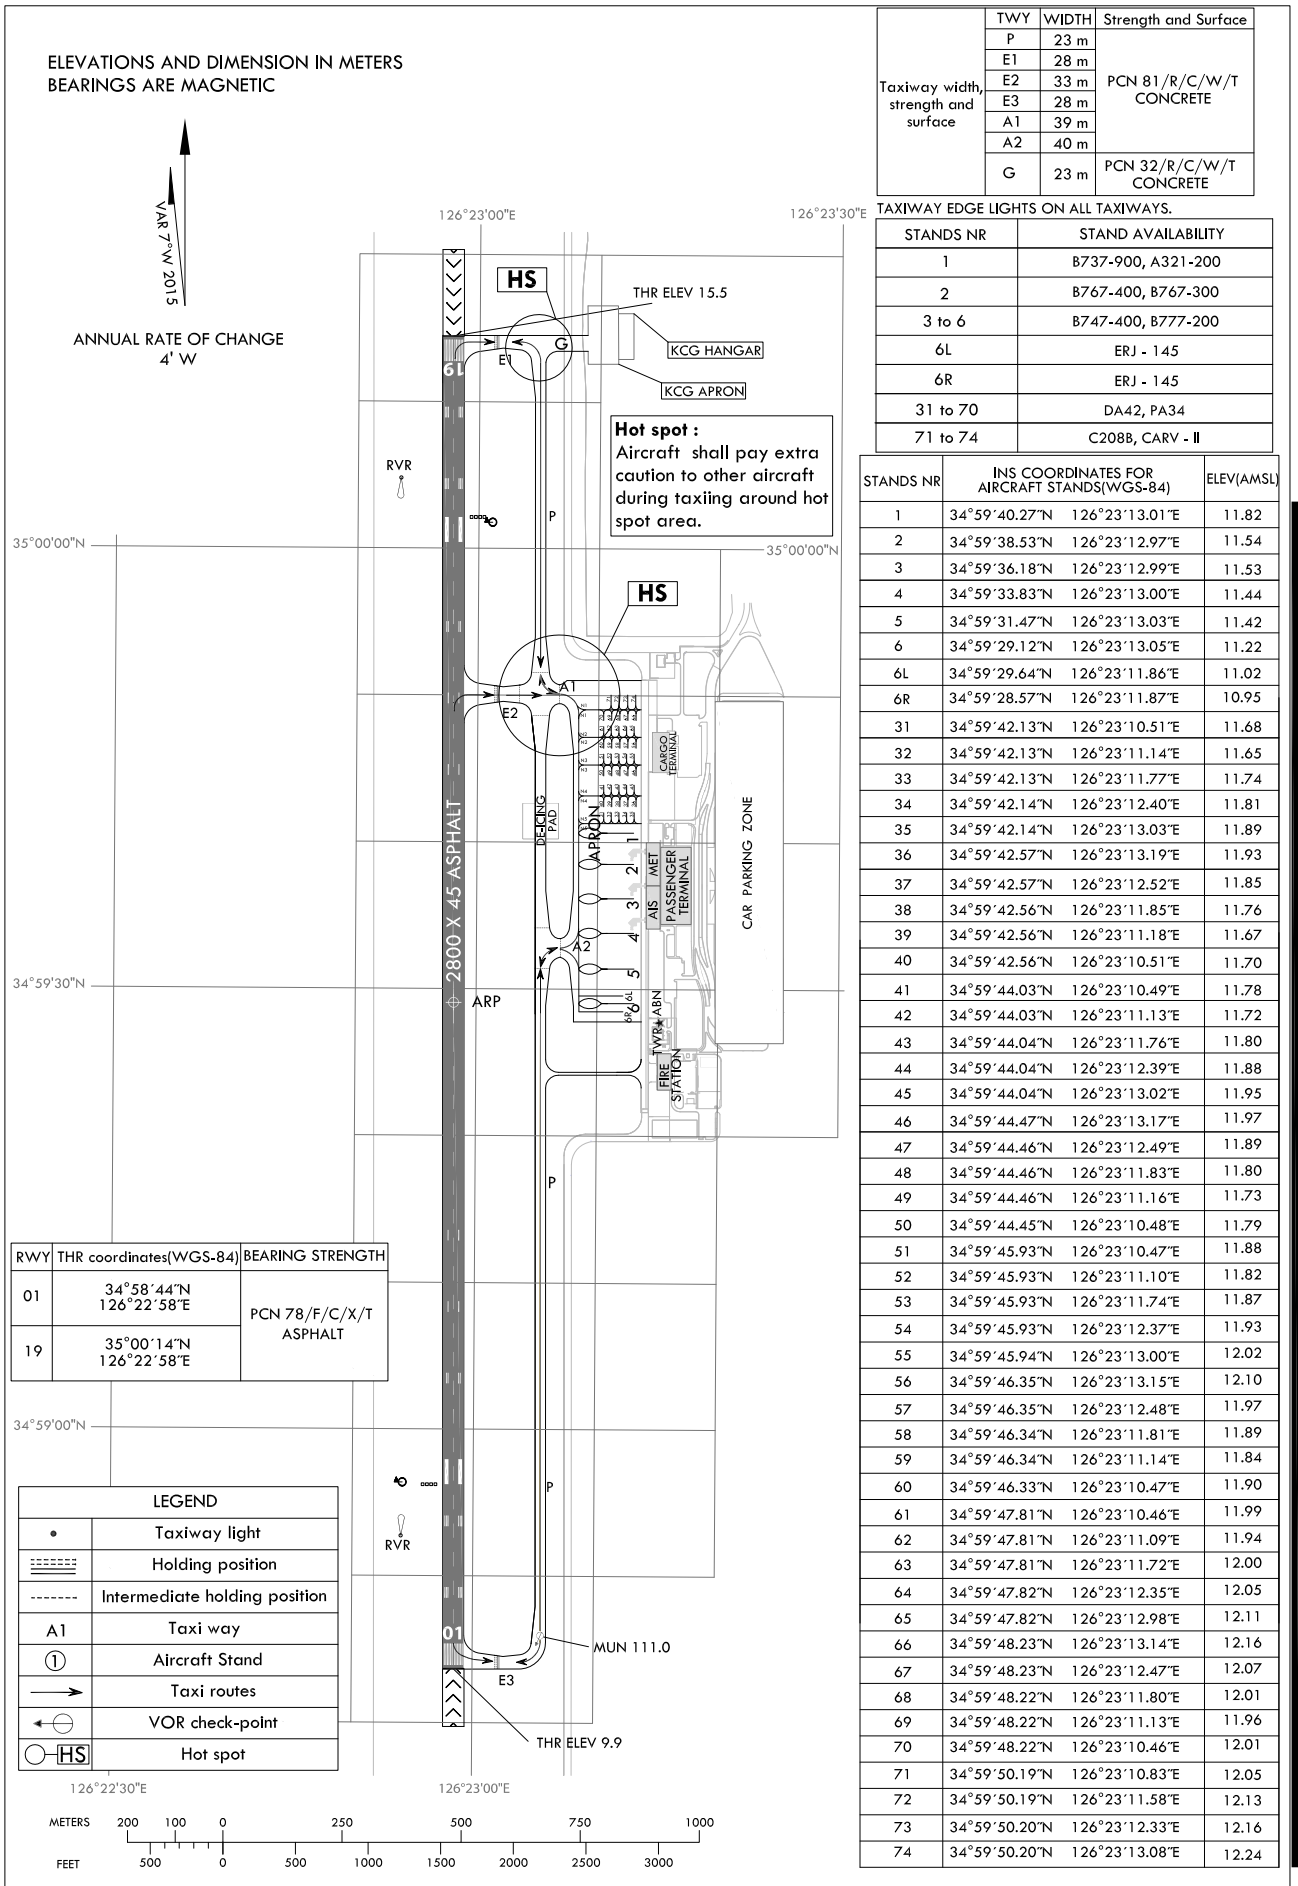

**AERODROME GROUND
MOVEMENT CHART - ICAO**

APRON ELEV 12 m

TWR 118.25 118.85 321.025
GND 121.7 317.45

MUAN / Muon Intl

Change : Amended coordinate format.